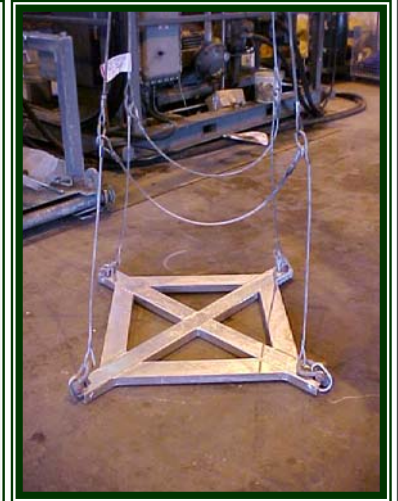

Empty Cradle