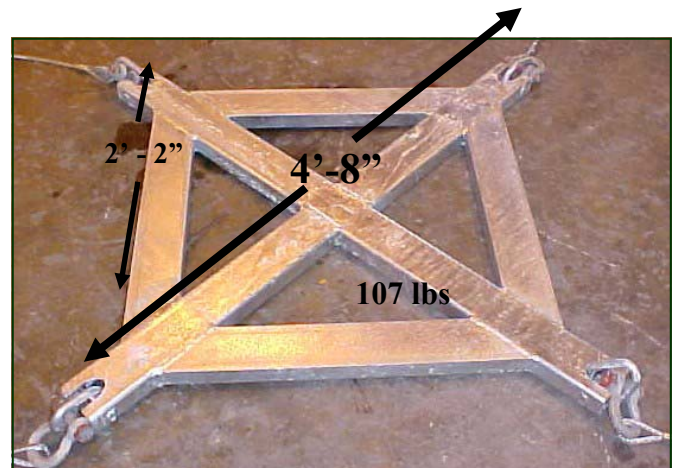

Bottom of Bulk Bag Cradle

Proline Green Bulk Bag
50 Cubic Feet
48" W x 52" H (full)
24" W x 24" L (empty)

Dynamic Load Bag Cradle For 50 cu ft Bags

Object is to design a basket cradle for the 50 ft³ Proline bags so that the cradle and rigging are used under dynamic conditions with no involvement of the bag web slings involved in the load transfer. The basket cradle to be provided with four lift rings and designed for 8000lbf loading.

PROLINE SYSTEMS, INC.

Bulk Bag Cradle & Basket

Cradle Basket for Proline Bag Cradles

In the subject matter the basket and 24 each cradles weigh slightly less than 6000 lbs., requiring a test load of 15,000 lbs. This test load produces stresses on the order of 63% of yield in framing of the basket. This stress level would be normal for design of cargo gear in accord with the American Bureau of Shipping Appendix C.