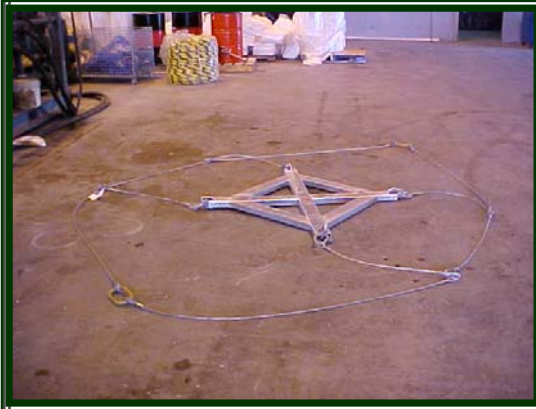

PROLINE SYSTEMS, INC.

Bulk Bag Cradle

Phone: (337) 369-3343

Email: prolinesys@cs.com

Empty Bag Cradle